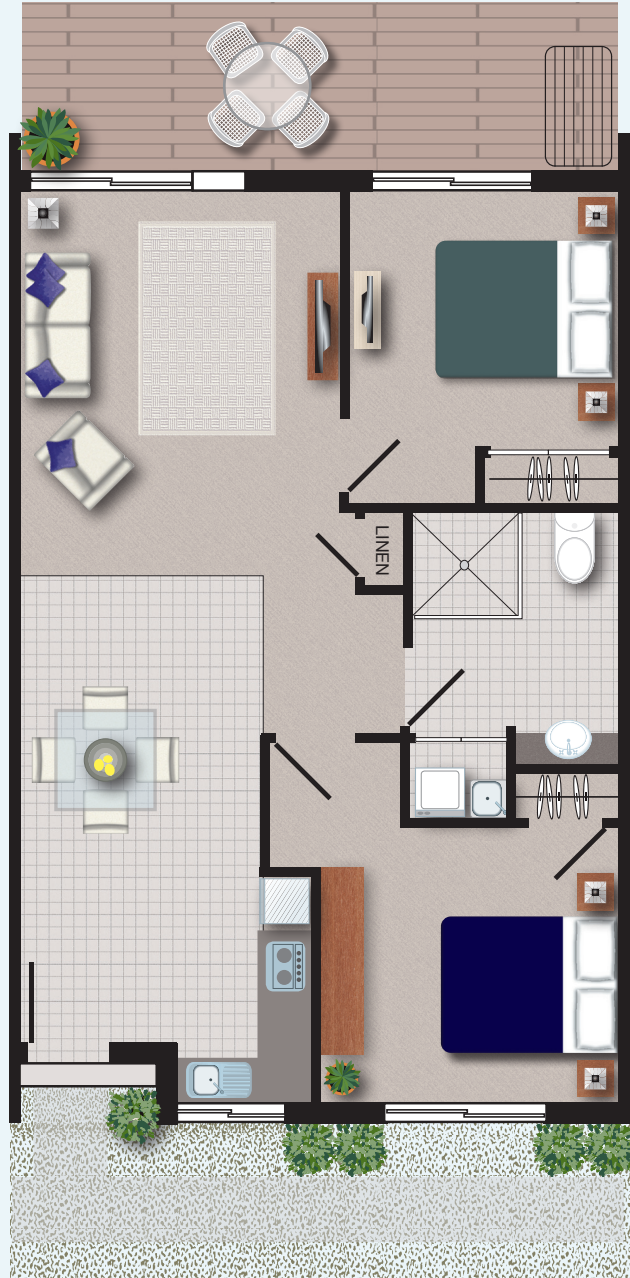

Laurel

- ✓ Fully air-conditioned plus ceiling fans
- ✓ Spacious open plan lounge/dining room; Two double bedrooms, both with built-in robes
- ✓ Fully equipped gourmet kitchen with Caesarstone benchtops, dishwasher and all appliances
- ✓ Fully equipped laundry with all appliances and an additional W.C.
- ✓ Fully compliant bathroom with custom double vanity and Caesarstone benchtop
- ✓ 2.7 metre (9 foot) ceiling heights give a spacious feeling
- ✓ Private, sunny rear courtyard