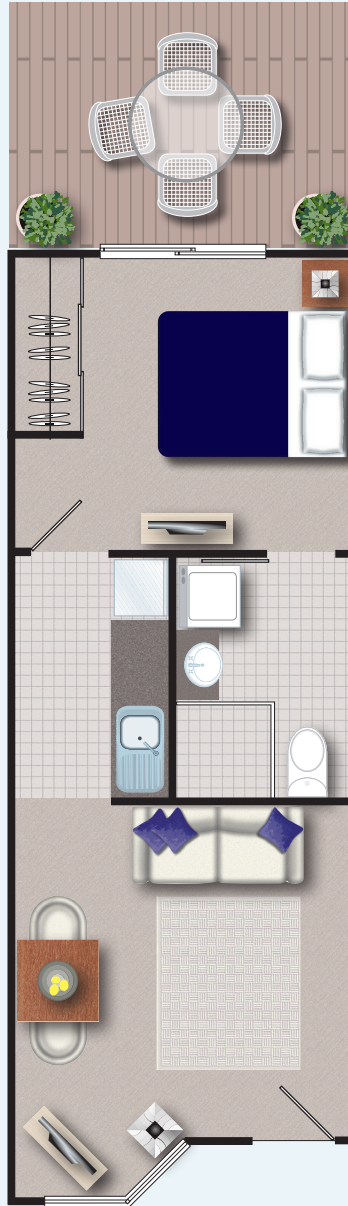

Eucalypt

- ✓ Fully air-conditioned plus ceiling fans
- ✓ Spacious open plan lounge/dining room; bedroom with built-in robes
- ✓ Fully equipped gourmet kitchen with Caesarstone benchtops, dishwasher and all appliances
- ✓ Fully equipped laundry with all appliances and an additional W.C.
- ✓ Fully compliant bathroom with custom double vanity and Caesarstone benchtop
- ✓ 2.7 metre (9 foot) ceiling heights give a spacious feeling
- ✓ Private, sunny rear courtyard
- ✓ Ideal for Couples or Singles